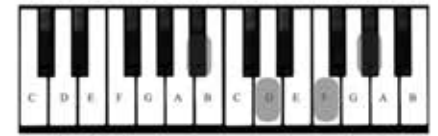

A#

A# Major

A# Minor

A#7

A^b

A^b Major

A^b Minor

A^b7

Bb

Bb Major

Bb Minor

Bb7

C

C Major

Diagram showing the C Major chord on a piano keyboard. The notes C, E, and G are highlighted in grey on the keyboard. The treble clef notation shows the notes C, E, and G.

D#7

Diagram illustrating the D#7 chord structure on a piano keyboard. The notes D#, F#, A#, C#, and E# are shaded on the keyboard, and the corresponding notes are written on a treble clef staff with sharp signs on the F and C lines.

Db7

Diagram illustrating the Db7 chord structure on a piano keyboard. The notes Db, Fb, Ab, Cb, and Eb are shaded on the keyboard, and the corresponding notes are written on a treble clef staff with flat signs on the F and C lines.